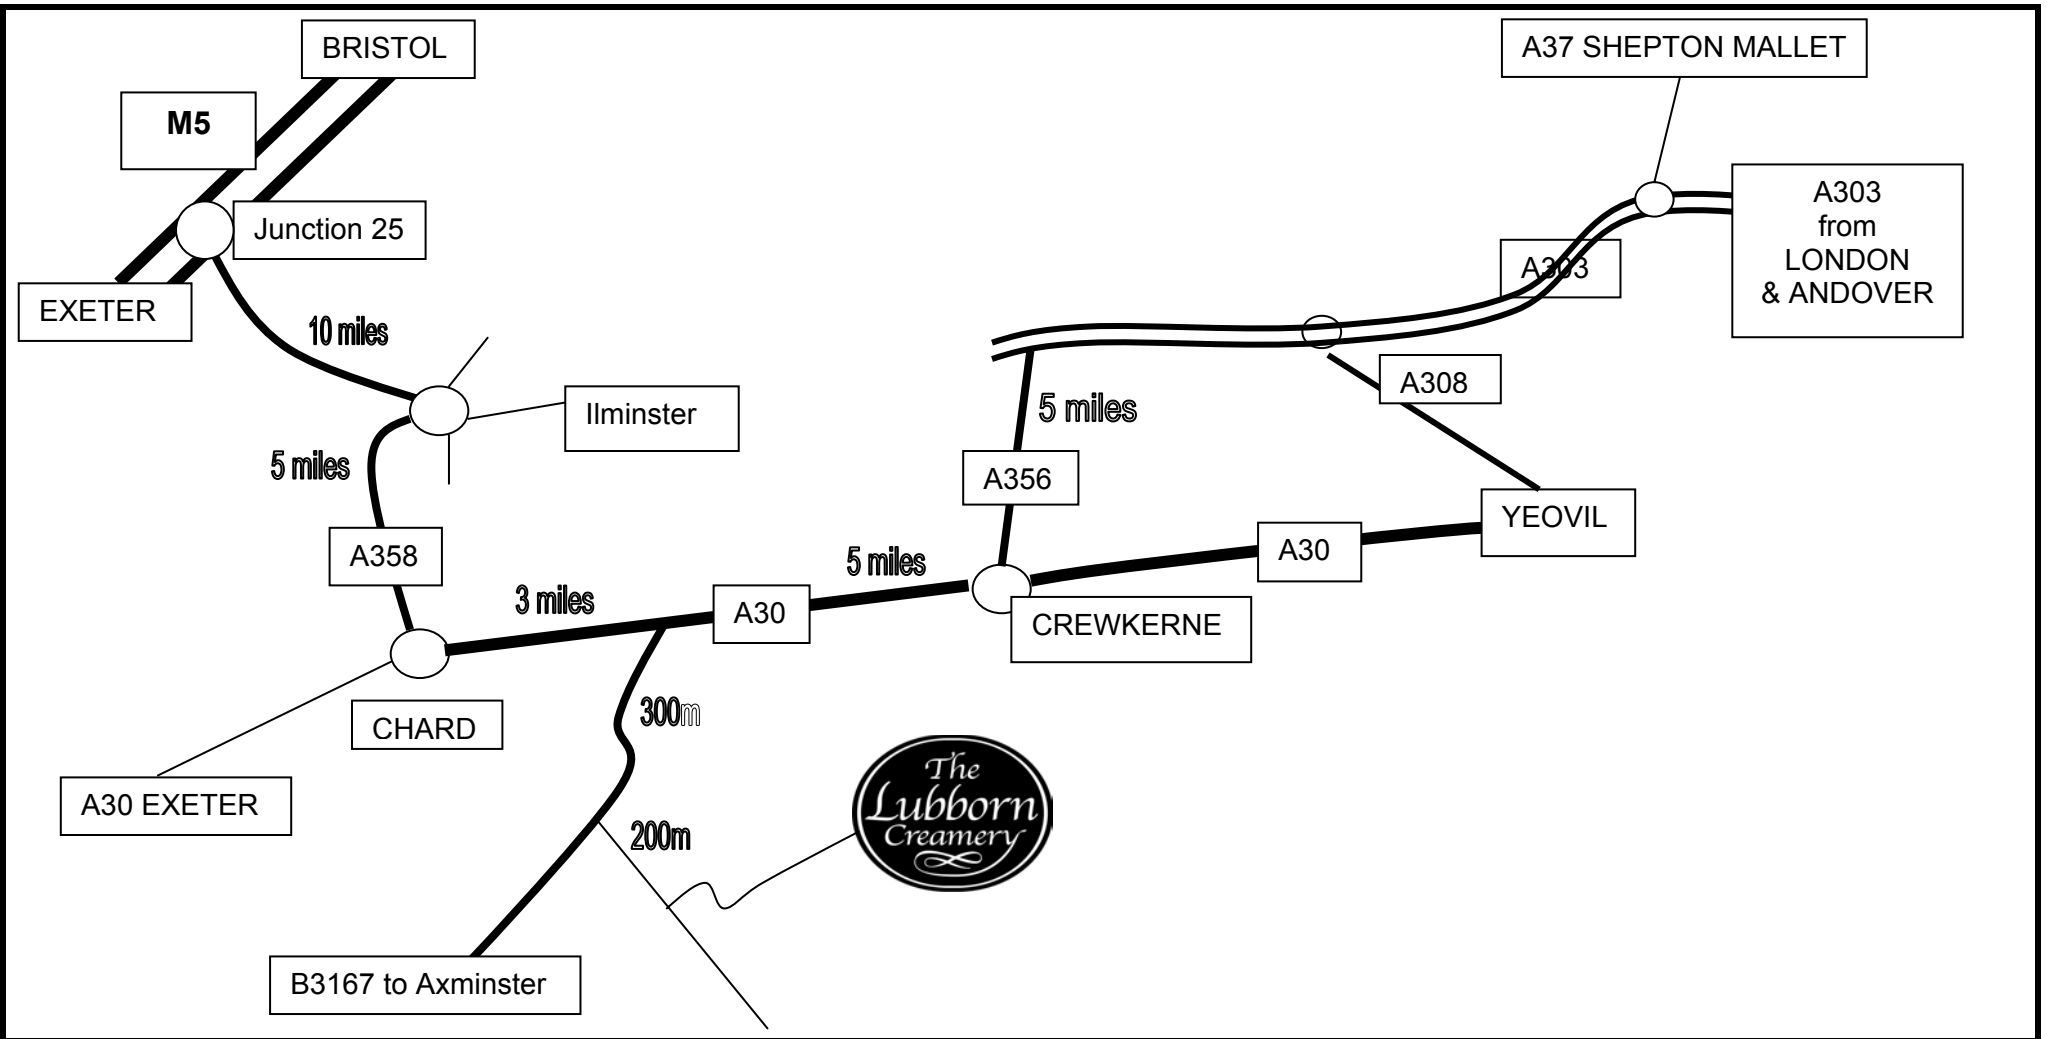

Directions to Lubborn Cheese

By Road: Turn off the A30 onto the B3167 towards Axminster. After approx. 300m the road bears right, and you will see a turning to the left. Take this turning and then after 200m turn left again down an estate road, signed 'LUBBORN CREAMERY'. Follow the driveway down a steep hill and then turn right at the bottom of the hill around the factory. Follow the signs to visitors parking and reception.

Nearest Mainline Station: Taunton or Yeovil

Nearest Airport: Exeter or Bristol

Taxi Company: A-Z Taxis 01460 72671

Lubborn Cheese Ltd.
Manor Farm
Cricket St Thomas
Chard
Somerset
TA20 4BZ

t: 01460 30736
www.lubborn.co.uk